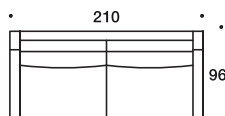

Soprano

1 Seater with wide L/R arm small/big

2 Seater Unfolding/Folding, small/big element with L/R arm

Angular element

2 Seater central Unfolding/Folding, small/big element

Chaise longue module with L/R arm

Small Sofa/ Small Sofa-Bed with sleeping place 140x200

Big Sofa/Big Sofa-Bed with sleeping place 160x200

Sofa-Bed with sleeping place 140x200

Folding mechanism