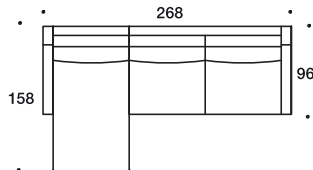

Soprano

1 Seater with wide L/R arm small/big

2 Seater Unfolding/Folding, small/big element with L/R arm

Angular element

2 Seater central Unfolding/Folding, small/big element

Chaise longue module with L/R arm

Small Sofa/ Small Sofa-Bed with sleeping place 140x200

Big Sofa/Big Sofa-Bed with sleeping place 160x200

Sofa-Bed with sleeping place 140x200

Folding mechanism