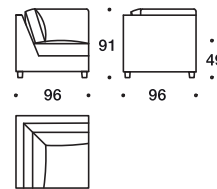

Soprano

1 Seater with wide L/R arm small/big

2 Seater Unfolding/Folding, small/big element with L/R arm

Angular element

2 Seater central Unfolding/Folding, small/big element

Chaise longue module with L/R arm

Small Sofa/ Small Sofa-Bed with sleeping place 140x200

Big Sofa/Big Sofa-Bed with sleeping place 160x200

Sofa-Bed with sleeping place 140x200

Folding mechanism