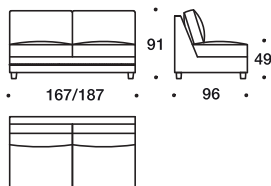

Soprano

1 Seater with wide L/R arm small/big

2 Seater Unfolding/Folding, small/big element with L/R arm

Angular element

2 Seater central Unfolding/Folding, small/big element

Chaise longue module with L/R arm

Small Sofa/ Small Sofa-Bed with sleeping place 140x200

Big Sofa/Big Sofa-Bed with sleeping place 160x200

Sofa-Bed with sleeping place 140x200

Folding mechanism