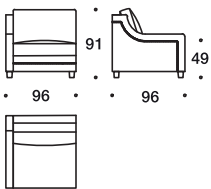

Soprano

1 Seater with wide L/R arm small/big

2 Seater Unfolding/Folding, small/big element with L/R arm

Angular element

2 Seater central Unfolding/Folding, small/big element

Chaise longue module with L/R arm

Small Sofa/ Small Sofa-Bed with sleeping place 140x200

Big Sofa/Big Sofa-Bed with sleeping place 160x200

Sofa-Bed with sleeping place 140x200

Folding mechanism