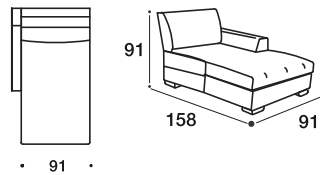

Soprano

1 Seater with wide L/R arm small/big

2 Seater Unfolding/Folding, small/big element with L/R arm

Angular element

2 Seater central Unfolding/Folding, small/big element

Chaise longue module with L/R arm

Small Sofa/ Small Sofa-Bed with sleeping place 140x200

Big Sofa/Big Sofa-Bed with sleeping place 160x200

Sofa-Bed with sleeping place 140x200

Folding mechanism