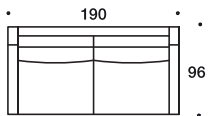

Soprano

1 Seater with wide L/R arm small/big

2 Seater Unfolding/Folding, small/big element with L/R arm

Angular element

2 Seater central Unfolding/Folding, small/big element

Chaise longue module with L/R arm

Small Sofa/ Small Sofa-Bed with sleeping place 140x200

Big Sofa/Big Sofa-Bed with sleeping place 160x200

Sofa-Bed with sleeping place 140x200

Folding mechanism