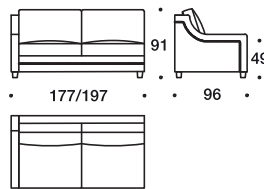

Soprano

1 Seater with wide L/R arm small/big

2 Seater Unfolding/Folding, small/big element with L/R arm

Angular element

2 Seater central Unfolding/Folding, small/big element

Chaise longue module with L/R arm

Small Sofa/ Small Sofa-Bed with sleeping place 140x200

Big Sofa/Big Sofa-Bed with sleeping place 160x200

Sofa-Bed with sleeping place 140x200

Folding mechanism