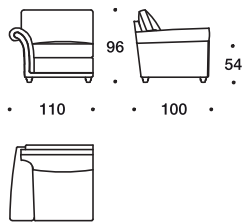

Verona

1 Seater with wide L/R arm

2 Seater Unfolding /Folding element with L/R arm

Angular element

Central element

2 Seater central Unfolding/Folding element

Chaise longue module with L/R arm

Arm chair

Sofa-Bed with sleeping place 140x200

Folding mechanism

Sofa-Bed П