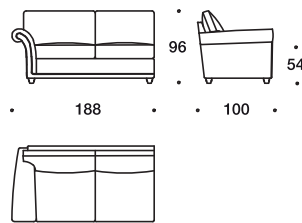

Verona

1 Seater with wide L/R arm

2 Seater Unfolding /Folding element with L/R arm

Angular element

Central element

2 Seater central Unfolding/Folding element

Chaise longue module with L/R arm

Arm chair

Sofa-Bed with sleeping place 140x200

Folding mechanism

Sofa-Bed П