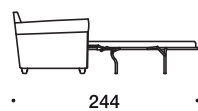

Verona

1 Seater with wide L/R arm

2 Seater Unfolding /Folding element with L/R arm

Angular element

Central element

2 Seater central Unfolding/Folding element

Chaise longue module with L/R arm

Arm chair

Sofa-Bed with sleeping place 140x200

Folding mechanism

Sofa-Bed П