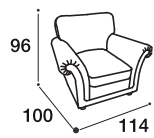

Verona

1 Seater with wide L/R arm

2 Seater Unfolding /Folding element with L/R arm

Angular element

Central element

2 Seater central Unfolding/Folding element

Chaise longue module with L/R arm

Arm chair

Sofa-Bed with sleeping place 140x200

Folding mechanism

Sofa-Bed П