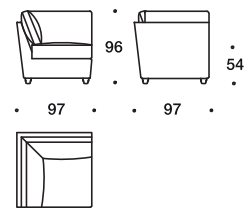

Verona

1 Seater with wide L/R arm

2 Seater Unfolding /Folding element with L/R arm

Angular element

Central element

2 Seater central Unfolding/Folding element

Chaise longue module with L/R arm

Arm chair

Sofa-Bed with sleeping place 140x200

Folding mechanism

Sofa-Bed П