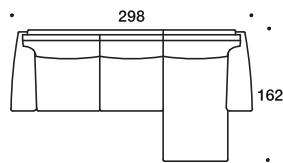

Verona

1 Seater with wide L/R arm

2 Seater Unfolding /Folding element with L/R arm

Angular element

Central element

2 Seater central Unfolding/Folding element

Chaise longue module with L/R arm

Arm chair

Sofa-Bed with sleeping place 140x200

Folding mechanism

Sofa-Bed П