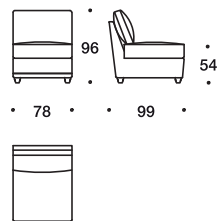

Verona

1 Seater with wide L/R arm

2 Seater Unfolding /Folding element with L/R arm

Angular element

Central element

2 Seater central Unfolding/Folding element

Chaise longue module with L/R arm

Arm chair

Sofa-Bed with sleeping place 140x200

Folding mechanism

Sofa-Bed П