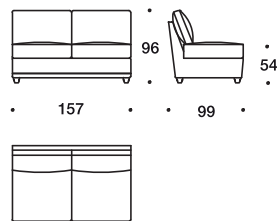

Verona

1 Seater with wide L/R arm

2 Seater Unfolding /Folding element with L/R arm

Angular element

Central element

2 Seater central Unfolding/Folding element

Chaise longue module with L/R arm

Arm chair

Sofa-Bed with sleeping place 140x200

Folding mechanism

Sofa-Bed П